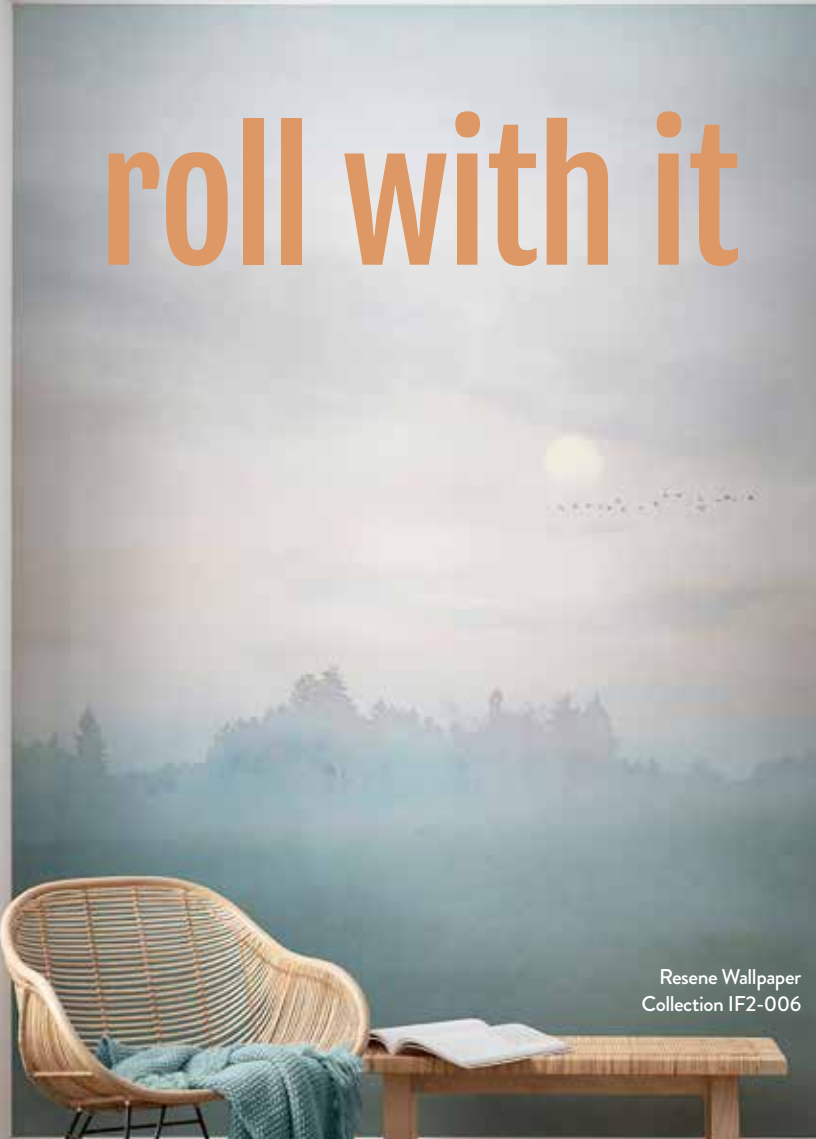

# roll with it

Resene Wallpaper  
Collection IF2-006

Wallpaper is one of the most versatile tools in interior design, offering endless possibilities in colour, pattern and texture. Whether it's a bold, graphic print making a statement in a lobby or sitting room, a soft landscape mural bringing charm to a bedroom or a textured finish adding depth to a living room, wallpaper transforms spaces effortlessly. With Resene's extensive wallpaper range, you can roll with any style – maximalist, minimalist or somewhere in between – allowing walls to tell a story.

## top tip

If you're hesitant about committing to a full room of wallpaper, start with a feature wall in a bold print or texture to add depth and character without overwhelming the space.

Resene Wallpaper  
Collection IF4-066