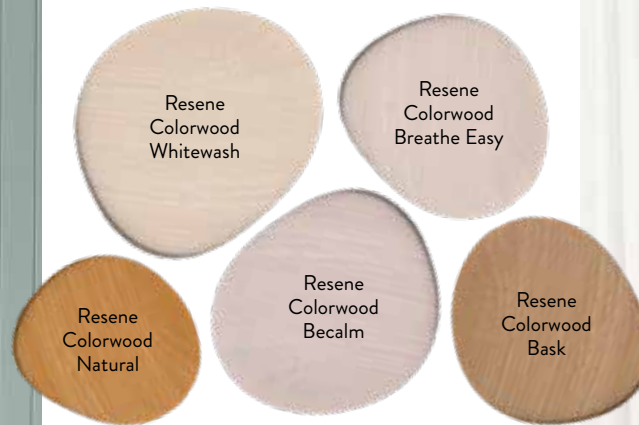

Resene
Colorwood
Whitewash

Resene
Colorwood
Breathe Easy

Resene
Colorwood
Natural

Resene
Colorwood
Becalm

Resene
Colorwood
Bask

Pastel blues like Resene Morning Haze paired with warm, gentle beiges and whites are instantly soothing. These muted hues work harmoniously to instil a sense of balance and relaxation, making a space feel airy yet comforting. Whether through painted walls, soft furnishings or delicate accents, this palette embraces understated elegance, offering a timeless sanctuary.

Gentle misty blues make for great bedroom hues, like this tongue-and-groove wall painted in Resene Morning Haze and floor in Resene Colorwood Breathe Easy. Bed and drawers from Mocka, duvet from A&C Homestore, lamp and books from Slow Store, cushion, pot, tray, Dr. Seuss book and squishy toy from Kmart.

Give walls interest and depth. This wall is painted in Resene Open Sesame with Resene FX Paint Effects Medium mixed with Resene Foundation applied over the top and floor stain colour washed in Resene Colorwood Breathe Easy. Table from Soren Liv, bed from Mocka, pillowcases, duvet and quilt from A&C Homestore, green pillowslips from Foxtrot Linen, lamp from Lighting Direct.

	Resene Alabaster		Resene Open Sesame
	Resene Meringue		Resene Yogi
	Resene Foundation		Resene Morning Haze